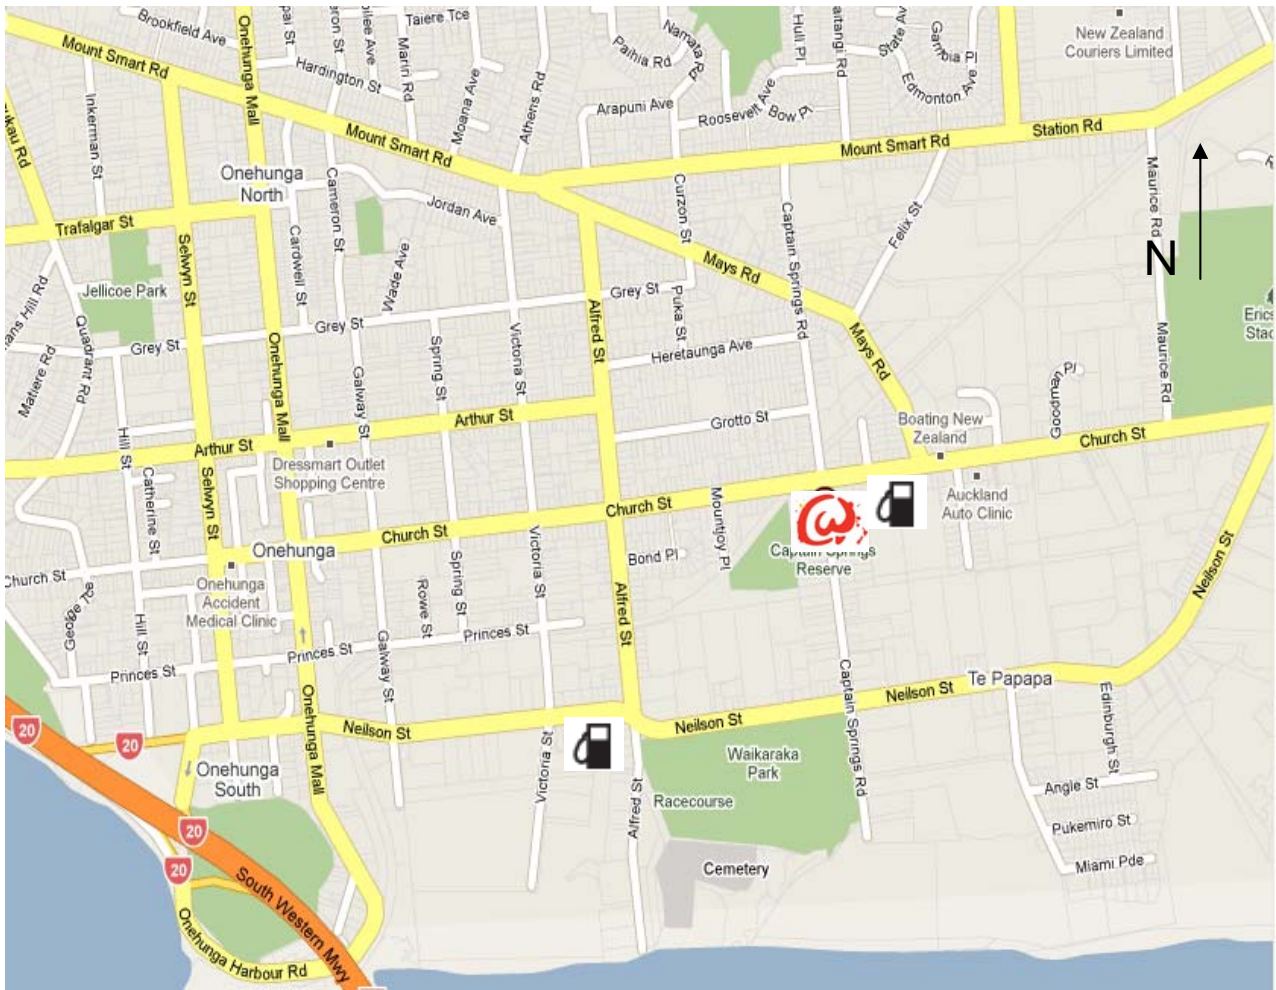

Your Wicked way around  
**Auckland**

**Auckland Depot**  
144 Captain Springs Road  
Onehunga  
Auckland, 1061  
0800 24 68 70

|   |   |   |
|---|---|---|
|  Wicked Depot |  Service Station |  Airport |
|---|---|---|